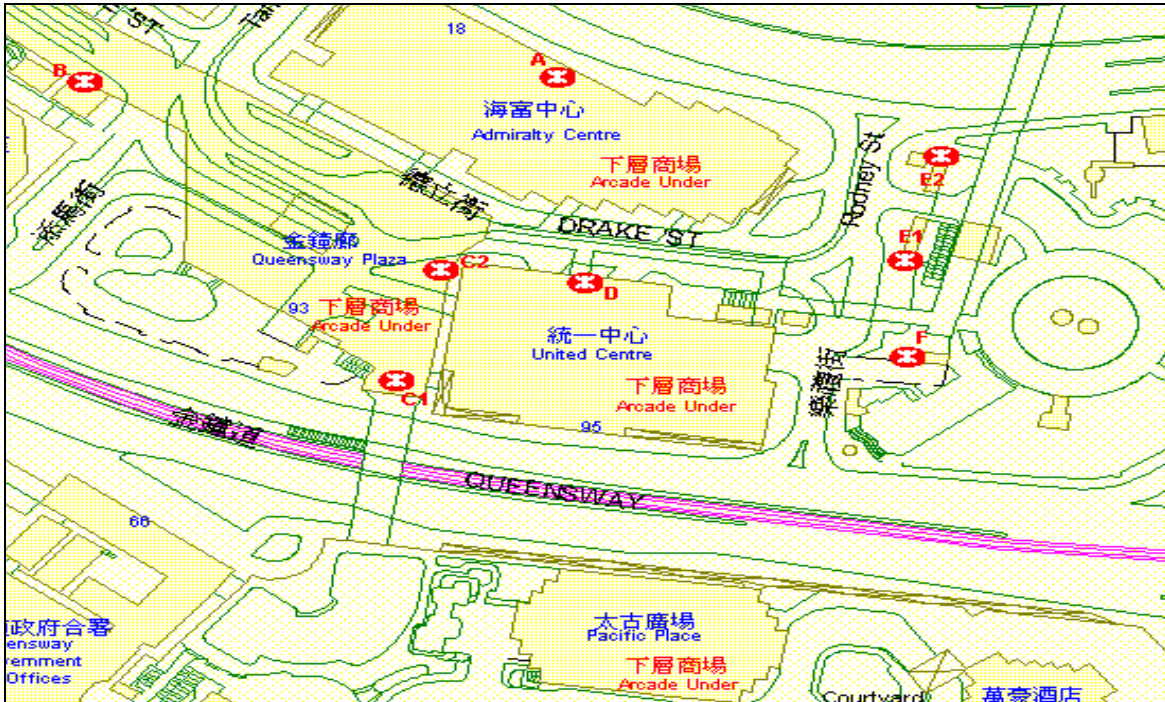

SCOPE Admiralty Learning Centre

Map

Address

City University of Hong Kong
SCOPE Admiralty Learning Centre
8/F United Centre
95 Queensway
Admiralty Hong Kong

Direction

By MTR

Get off at Admiralty Station and take the United Centre exit (Exit D) inside the MTR station which leads you to the entrance of the United Centre. Take the escalator and turn left. Then take another escalator to the second floor. Go straight to the lift lobby and take a lift to 8/F. You should see the SCOPE Reception Counter on your left.