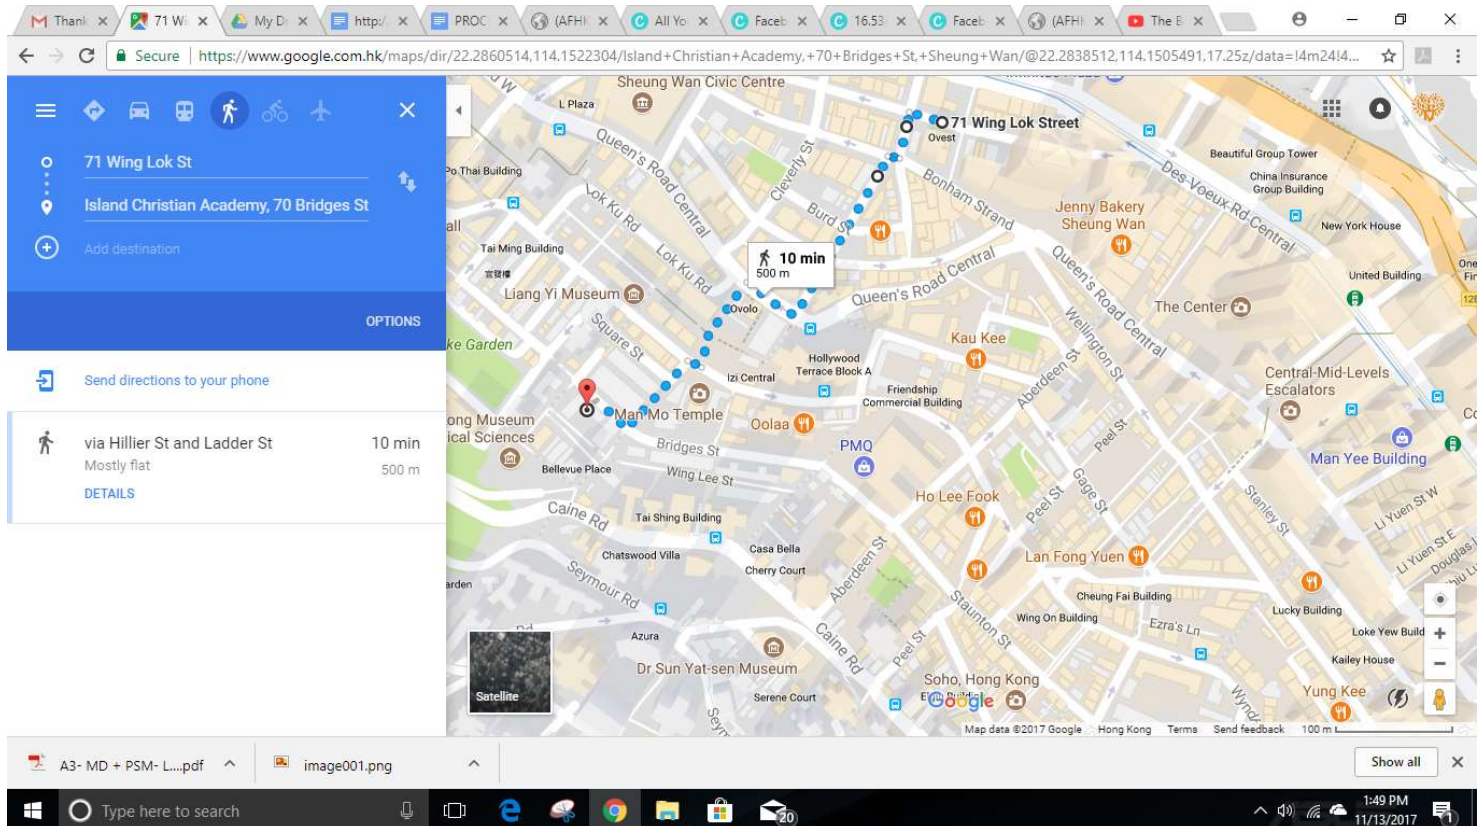

Directions to Island Christian Academy (ICA):

Address:

**70 Bridges Street,
Sheung Wan**

If taking the MTR from Sheung Wan, please see how you can walk to the venue, Island Christian Academy (ICA). Please note that it is a steep walk from the MTR Station:

If taking a taxi, please tell the taxi driver, to take you to the Chinese YMCA on Pi Lik Zhe Sik Kai (Bridges Street) as ICA is right across from Chinese YMCA.

You can also show the taxi driver the following taxi card:

**必列者士街 70 號
上環
香港島**