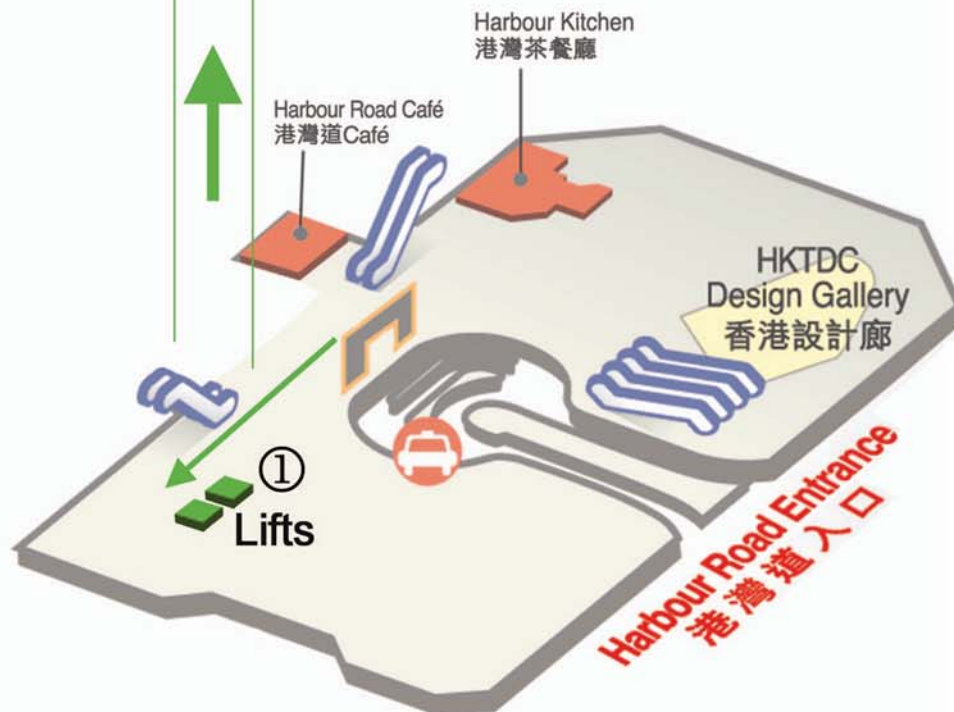

DIRECTIONS TO IVEY BUSINESS SCHOOL (CAMPUS AREA)

Campus Address:

Hong Kong Convention & Exhibition Centre
 Phase 1, Level 3
 1 Harbour Rd., Wanchai
 Hong Kong
 Phone: +852 2808 4488

Directions:

- Enter HKCEC via the Harbour Road entrance (see map below)
- Turn left and take the elevator to the Level 2 (our campus at Level 3 is not accessible by elevator)
- Once on Level 2, turn left and walk through the glass doors into the “Meeting Rooms” area (if the “Not in Use” sign has been put up in front of the glass doors, ignore it)
- Walk past all the meeting rooms until you reach a set of escalators on the right of the end of the corridor
- Take the escalators up to Level 3 and you will arrive at our campus

Directions to Ivey via L2

Ivey Business School
鄭裕彤工商管理學院

L3

③

Take escalators up to Ivey campus at L3

L2

②

Turn left
Enter corridor through glass doors and walk pass all meeting rooms (follow green arrows)
Turn right at the end of corridor for escalators